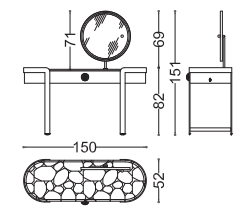

DORIS dressing table with mirror with led

Design Castello Lagravinese
pg. 246, 248

art. 41094 /F - art. 41094 /T