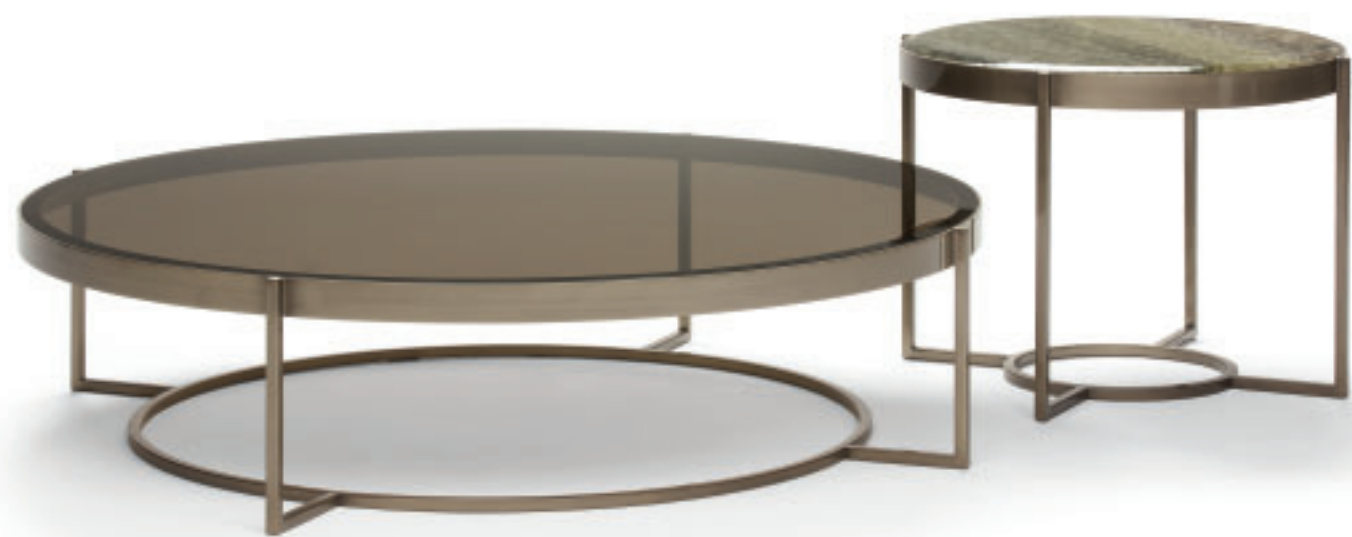

Living Room
Small table

RAOUL

RAOUL | fin. MOS
coffee table | Marble top MB - Magic Brown
art. 45153 | Ø 160 H 40 cm

Living Room
Small tables

RAOUL

RAOUL | fin. MOS
coffee table | Crystal top - Bronze
art. 45153 | Ø 160 H 40 cm