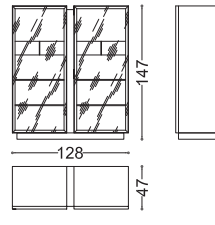

VICTOR vitrine

Design Castello Lagravinese
pg. 302, 308

art. 41086 - art. 41086/N