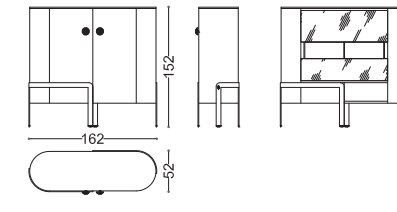

DORIS bar cabinet

Design Castello Lagravinese
pg. 41, 50, 68, 70

art. 41097 /F - art. 41097 /T