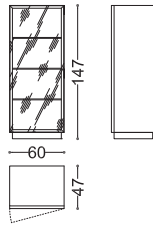

VICTOR vitrine

Design Castello Lagravinese
pg. NO PHOTO

art. 41083/DX - art. 41083/NDX