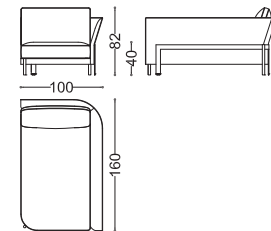

art. 40356 /DX