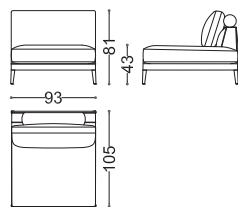

art. 40310 /J