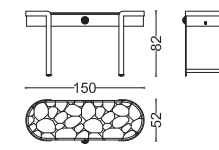

DORIS dressing table

Design Castello Lagravinese
pg. NO PHOTO

art. 41094 /FL - art. 41094 /TL