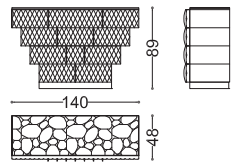

GASTON night table

Design Castello Lagravinese
pg. 272

art. 45006

VICTOR chest of drawers

Design Castello Lagravinese
pg. 288

art. 41082 - art. 41082/N

VICTOR vitrine

Design Castello Lagravinese
pg. NO PHOTO