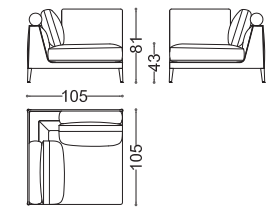

FERDINAND

Design Castello Lagravinese
pg. 82, 84, 96, 99, 111, 113

art. 40317