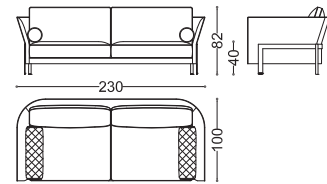

COSMO

Design Castello Lagravinese
pg. 41, 42, 44, 46, 48

art. 40352

COSMO

Design Castello Lagravinese
pg. 23, 25, 26, 29, 30, 32, 34, 36