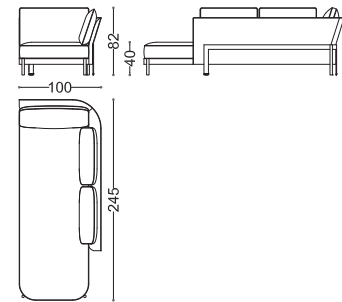

art. 40355 /DX