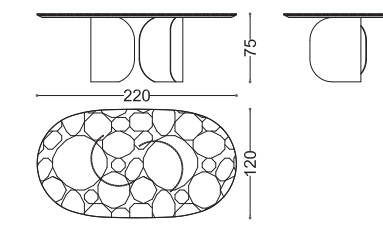

OSCAR oval tables

Design Castello Lagravinese
pg. 174, 176, 178, 180

art. 46015 /22