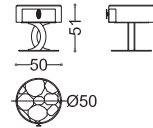

GASTON night table

Design Castello Lagravinese
pg. 272

art. 45006