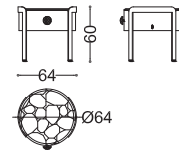

VICTOR dressing table with mirror

Design Castello Lagravinese
pg. 296

art. 41084 - art. 41084/N

MOBILI CONTENITORI - CABINETS

DORIS night table

Design Castello Lagravinese
pg. 235, 236, 240, 254, 256, 260

art. 41091 /F - art. 41091 /T