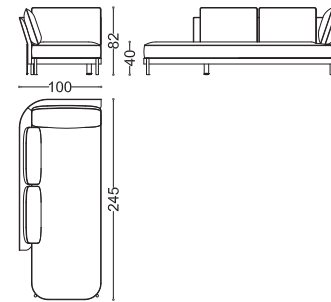

art. 40355 /RSX