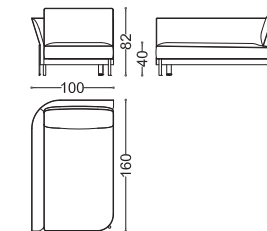

art. 40356 /RSX