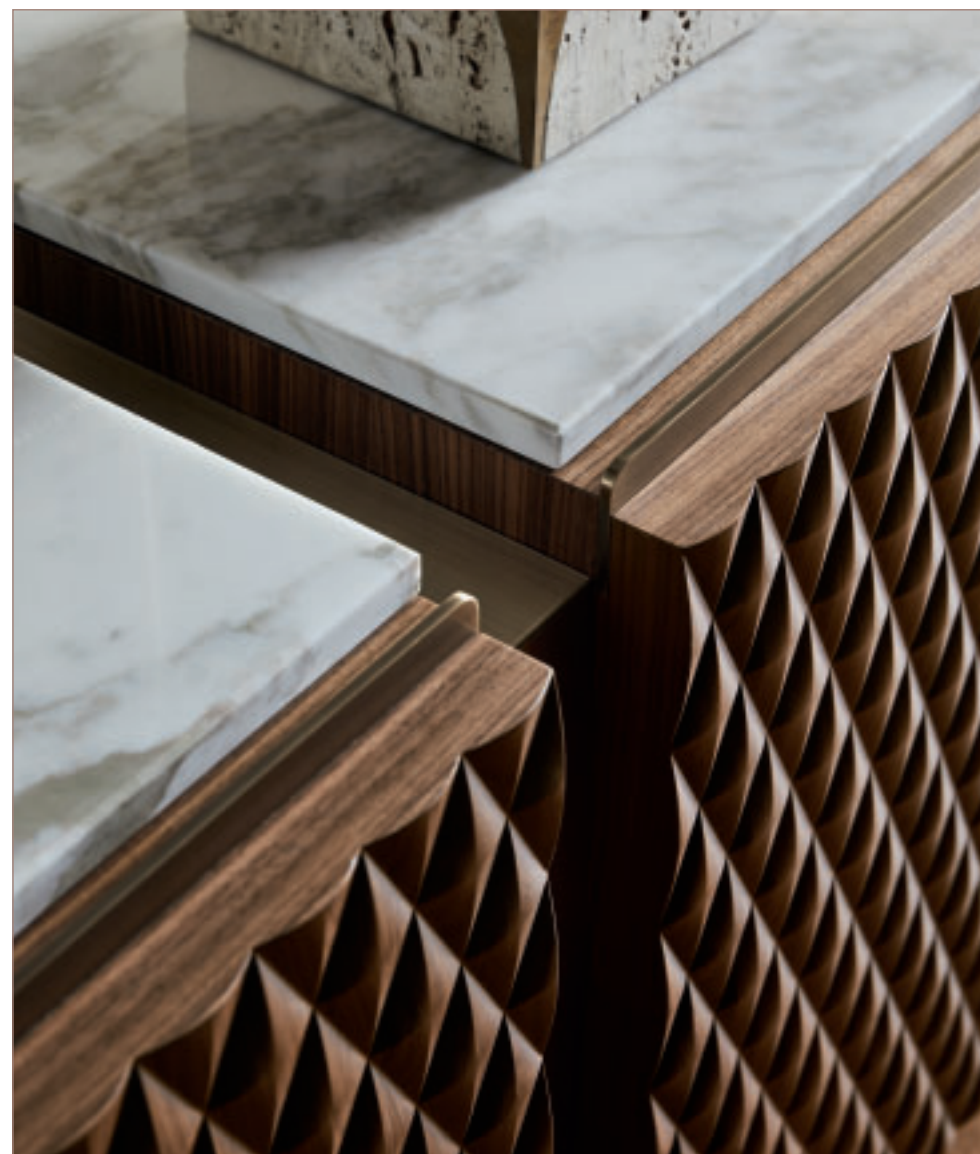

Living Room
Sideboard

VICTOR

SYBIL | fin. APO
mirror | Mirror - Shiny Version
art. 8965 | W 137 H 159 cm

VICTOR | fin. NOO+MOS
sideboard | Marble top CA - Gold Calacatta
art. 41089/N | Veneer - Canaletto Walnut
W 196 D 48 H 79 cm