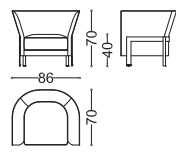

COSMO

Design Castello Lagravinese
pg. 41, 42, 44, 46, 48

art. 40351