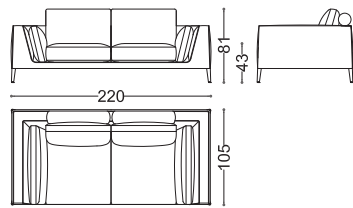

FERDINAND

Design Castello Lagravinese
pg. 82, 84, 96, 99, 111, 113

art. 40312