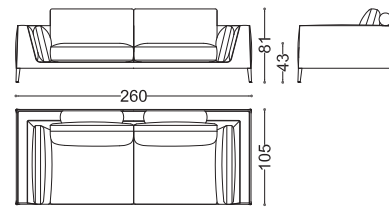

FERDINAND

Design Castello Lagravinese
pg. 82, 84, 96, 99, 111, 113

art. 40313