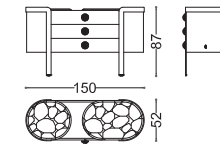

DORIS chest of drawers

Design Castello Lagravinese
pg. 239, 242

art. 41092 /F - art. 41092 /T