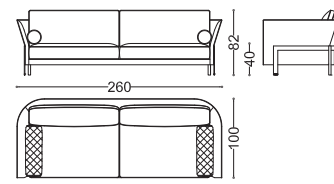

COSMO

Design Castello Lagravinese
pg. 41, 42, 44, 46, 48

art. 40353

COSMO

Design Castello Lagravinese
pg. 23, 25, 26, 29, 30, 32, 34, 36