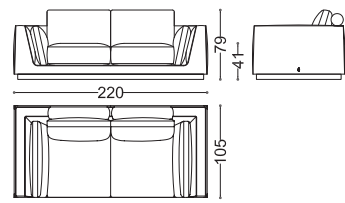

BARRY

Design Castello Lagravinese
pg. 57, 58, 60, 73, 74, 76

art. 40372