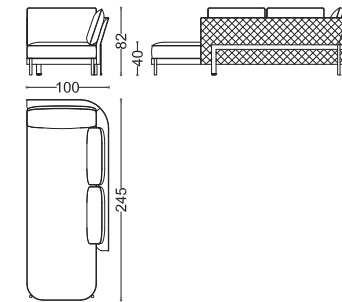

art. 40355 /RDX