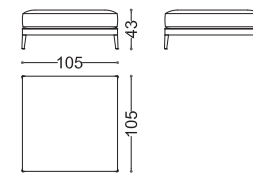

FERDINAND

Design Castello Lagravinese
pg. 82, 84, 96, 99, 111, 113

art. 40318