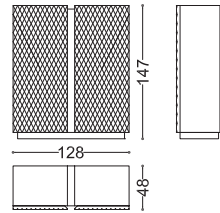

VICTOR bar cabinet

Design Castello Lagravinese
pg. 188, 190

art. 41087 - art. 41087/N