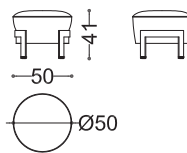

COSMO

Design Castello Lagravinese
pg. 41, 42, 44, 46, 48

art. 40357

COSMO

Design Castello Lagravinese
pg. 23, 25, 26, 29, 30, 32, 34, 36