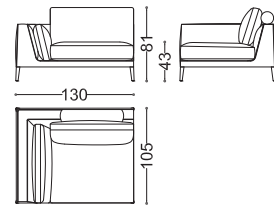

art. 40311 /SX