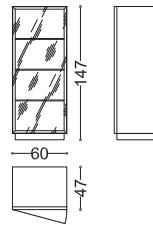

VICTOR vitrine

Design Castello Lagravinese
pg. 310, 316

art. 41083/SX - art. 41083/NSX