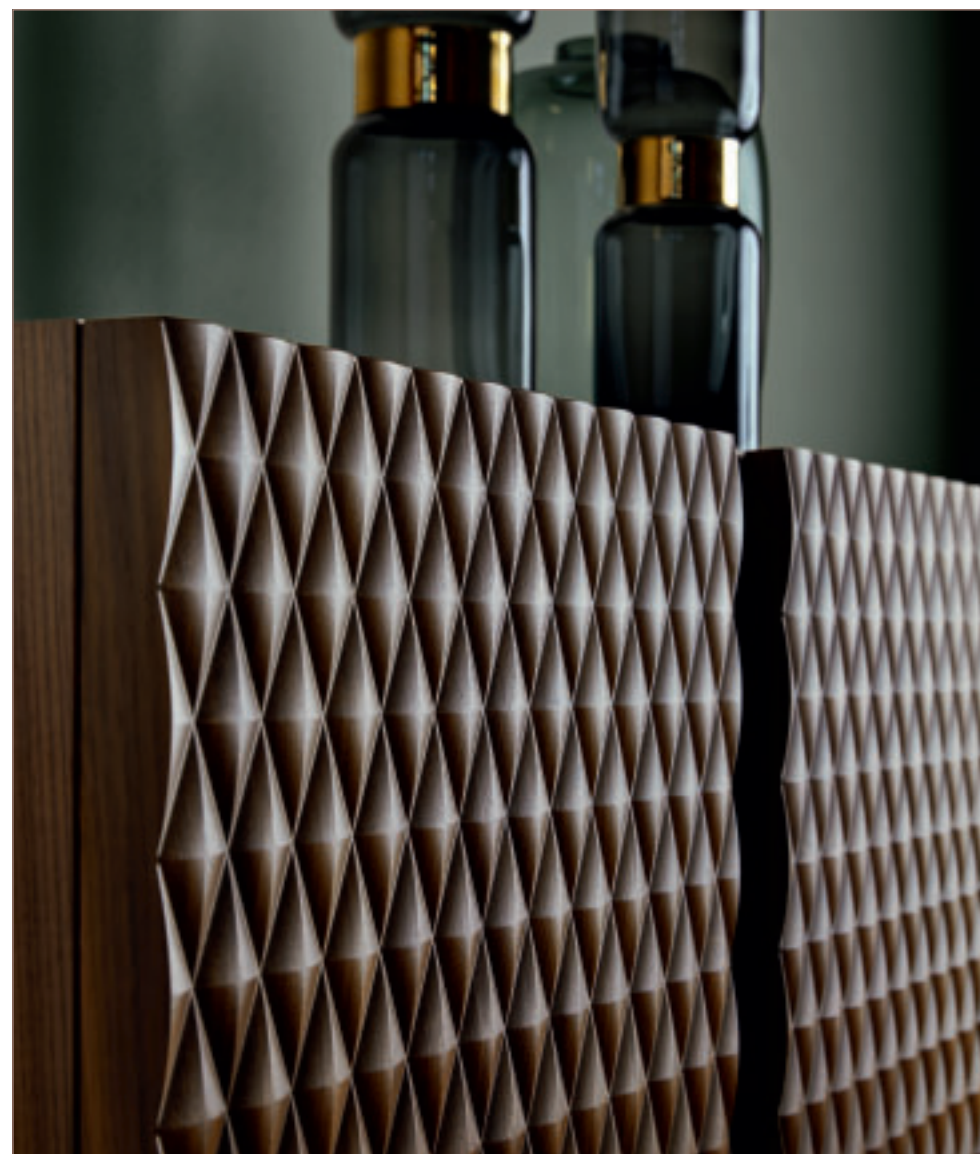

Dining Room
Bar cabinet

VICTOR

VICTOR | fin. NOO+MOS
bar cabinet | Veneer - Canaletto Walnut
art. 41087/N | W 128 D 48 H 147 cm