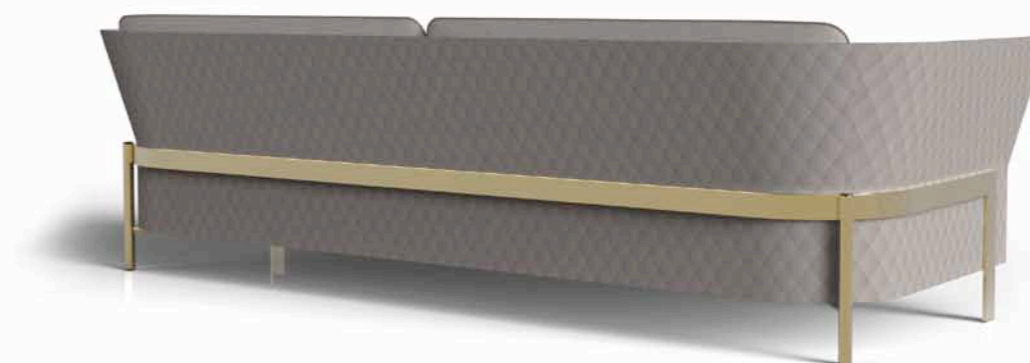

LOUNGE

AMBIENTE 1

Art. 40353 fin. MOB
COSMO Sofa
PX9906 Cat. E
cm. 260x100x82 h

Art. 45182 fin. MOB
BRIAN Coffee table
Marble top IG - Irish Green
cm. Ø 80x46 h

Art. 45181 fin. MOB
BRIAN Side table
Marble top RL - Rosso Levanto
cm. Ø 55x54 h

Art. 41087/N fin. NOO+MOS
VICTOR bar cabinet
Veneer - Canaletto Walnut
cm. 128x48x147 h

Art. 45168 fin. MOS
CYRANO Stand bronze mirror
cm. 31x31x71 h

Art. 45169 fin. MOS
CYRANO Stand bronze mirror
cm. 31x31x92 h