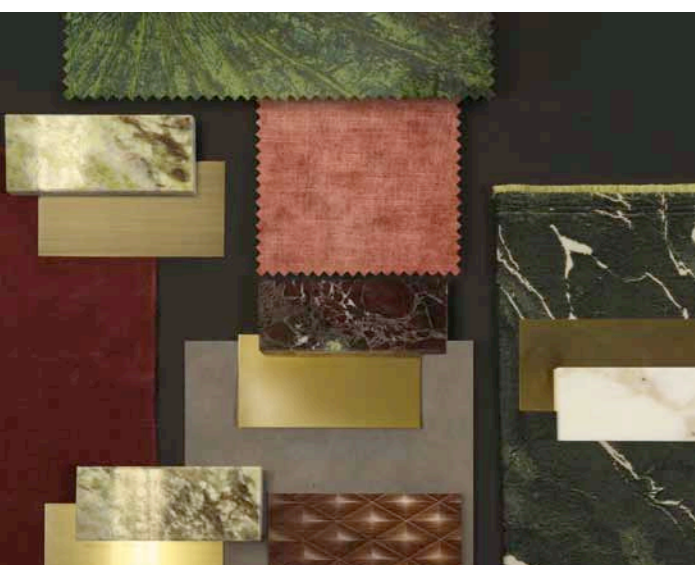

LOUNGE

AMBIENTE 1

Art. 40354/SX fin. MOS
COSMO Modular sofa
TX1022/14 Cat. A
cm. 245x100x82 h

Art. 40355/DX fin. MOS
COSMO Modular sofa
TX1022/14 Cat. A
cm. 100x245x82 h

Art. 45159 fin. MET
RAOUL Server table
Marble top RL - Rosso Levanto
cm. 95x50x55 h

Art. 45162
CYRANO Coffee table
Marble top RL - Rosso Levanto
cm. 140x140x32 h

Art. 45181 fin. MET
BRIAN Side table
Marble top IG - Irish Green
cm. Ø 55x54 h

Art. 45172 fin. MET
GABRIEL Coffee table
Marble top RL - Rosso Levanto
cm. Ø 80x34 h

Art. 45171 fin. MET
GABRIEL Side table
Marble top IG - Irish Green
cm. Ø 55x49 h