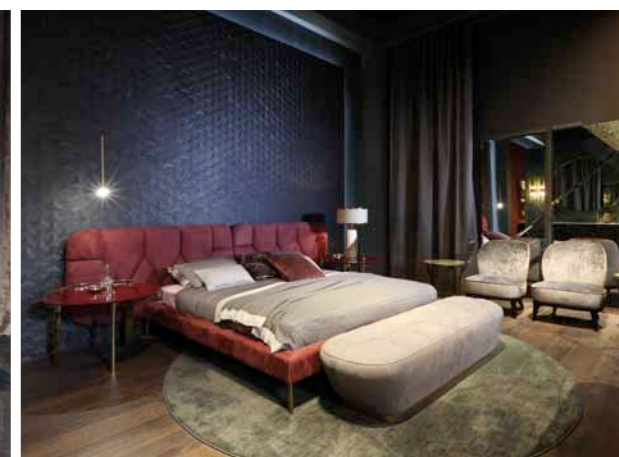

AMBIENTE 4
BEDROOM